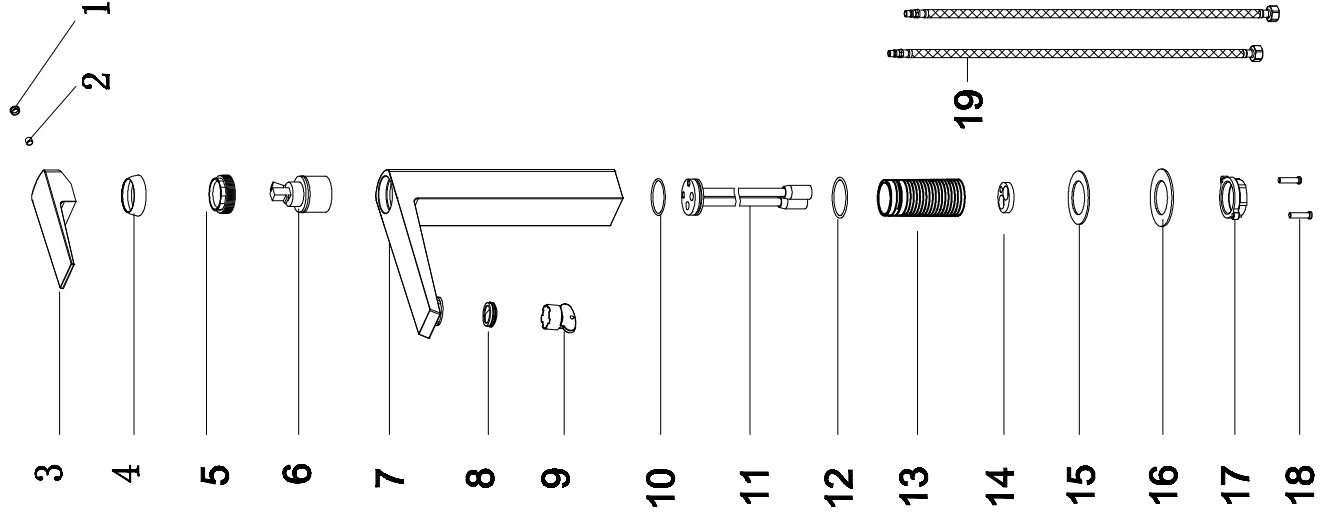

Explosion drawing

Single lever high basin mixer Art NO:ARL-LMC-CRM Installation

Technical drawing