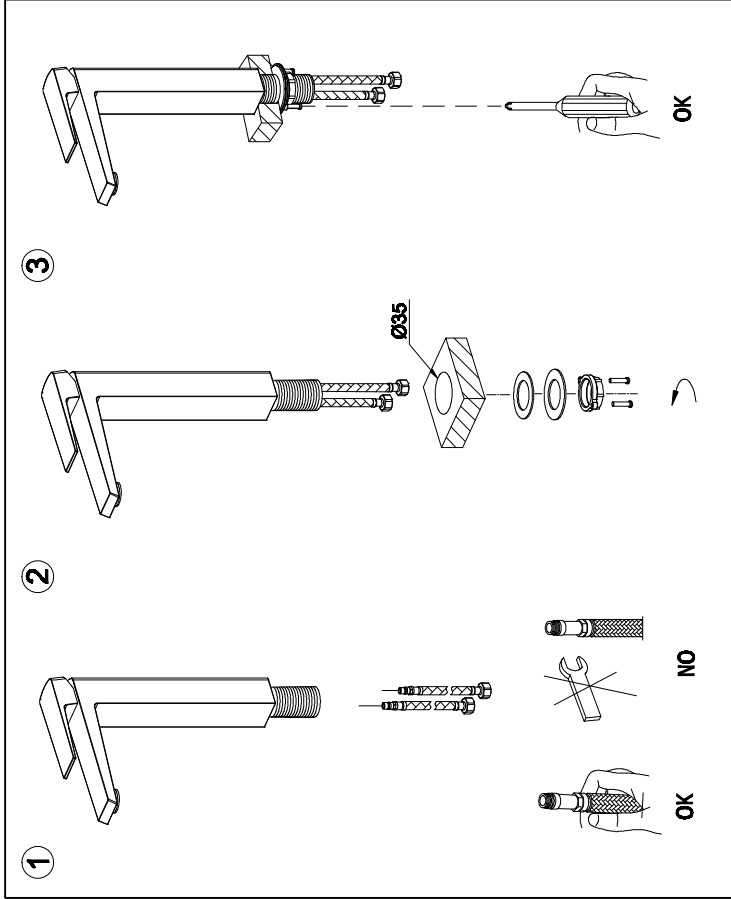

Explosion drawing

Single lever high basin mixer Art NO:ARL-LMC-CRM Installation

Technical drawing